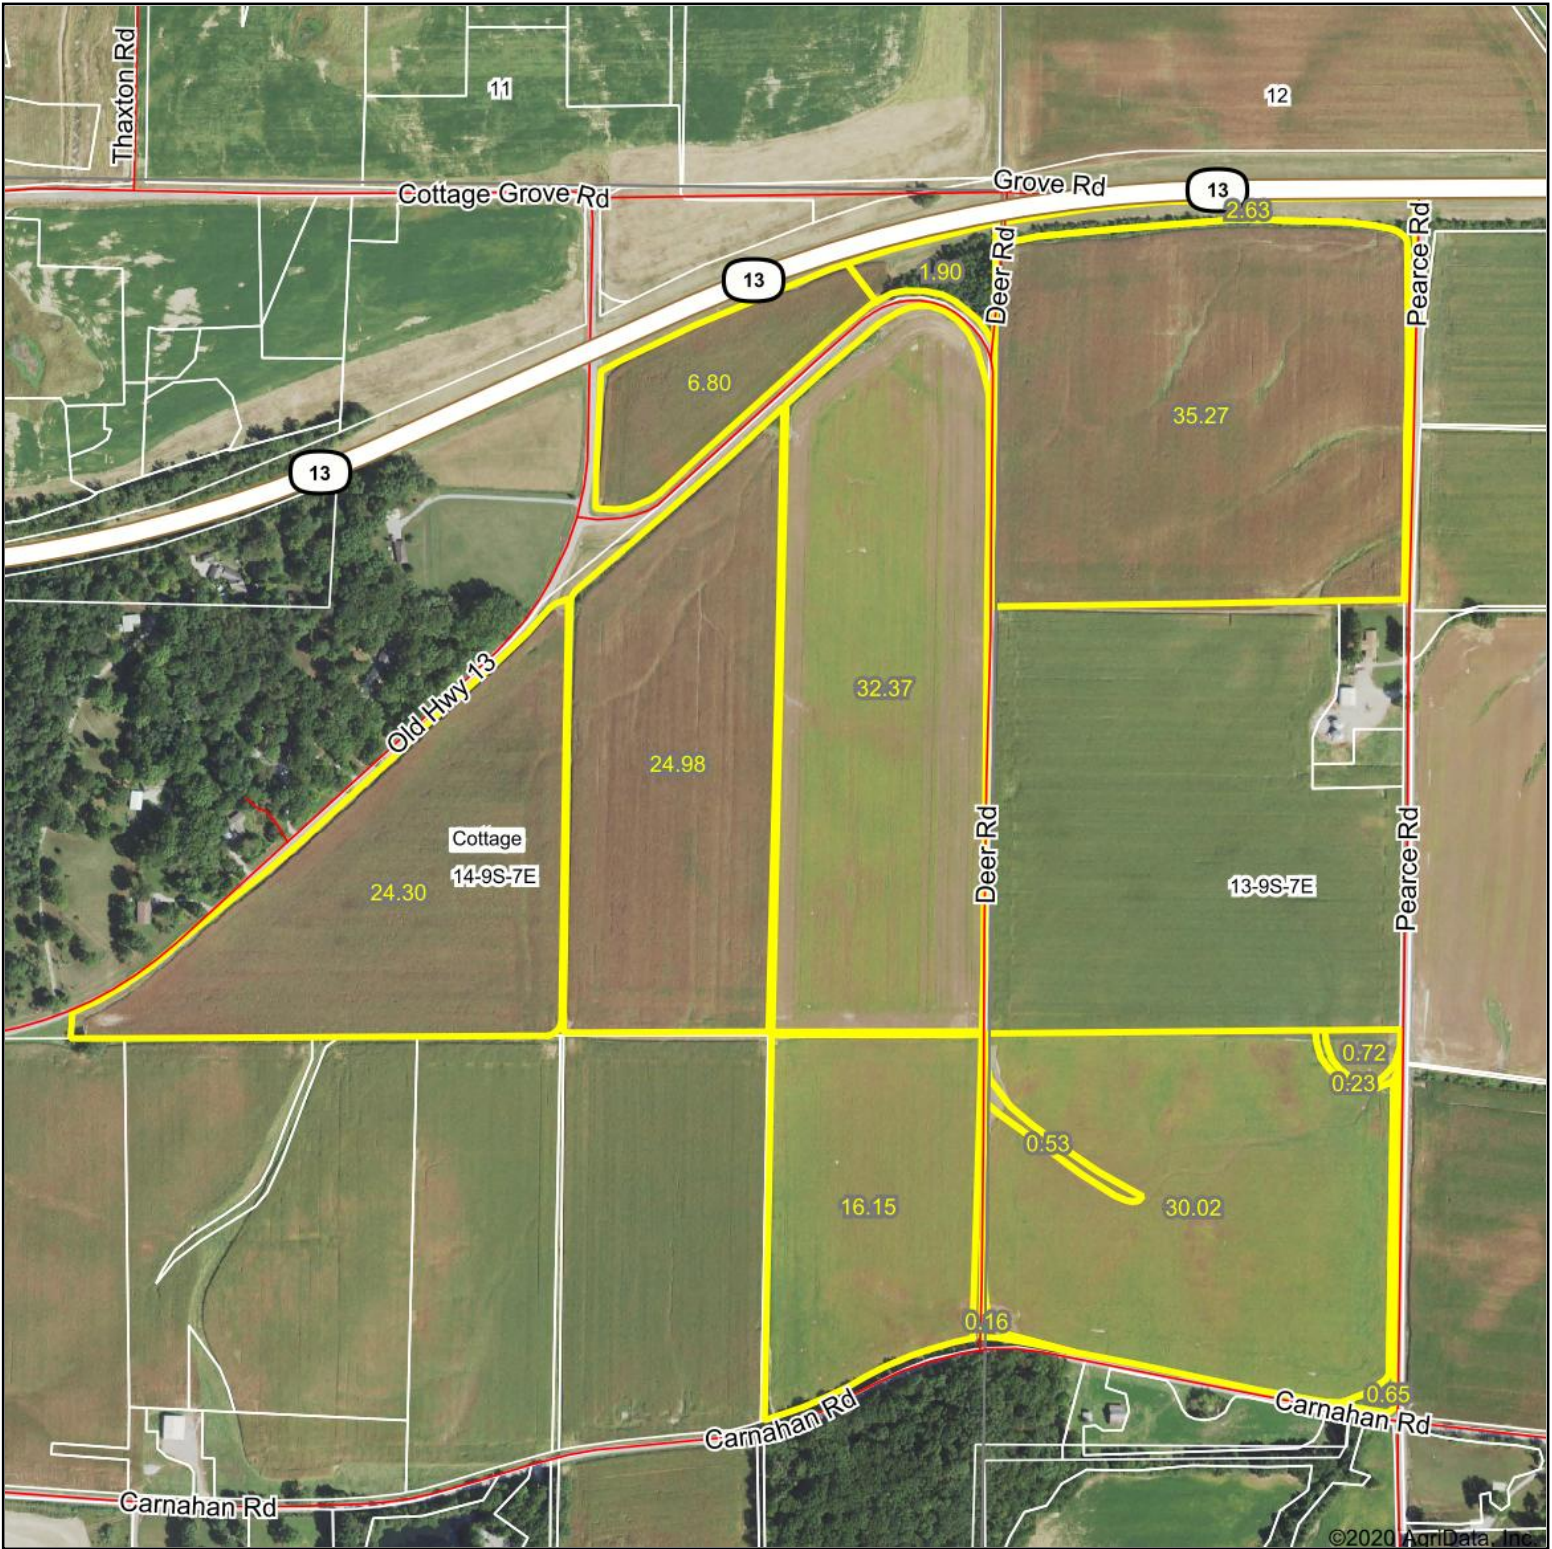

Aerial Map

©2020 AgriData, Inc.

Map Center: 37° 44' 29.4, -88° 23' 39.45

14-9S-7E
Saline County
Illinois

9/29/2020

Field borders provided by Farm Service Agency as of 5/21/2008.