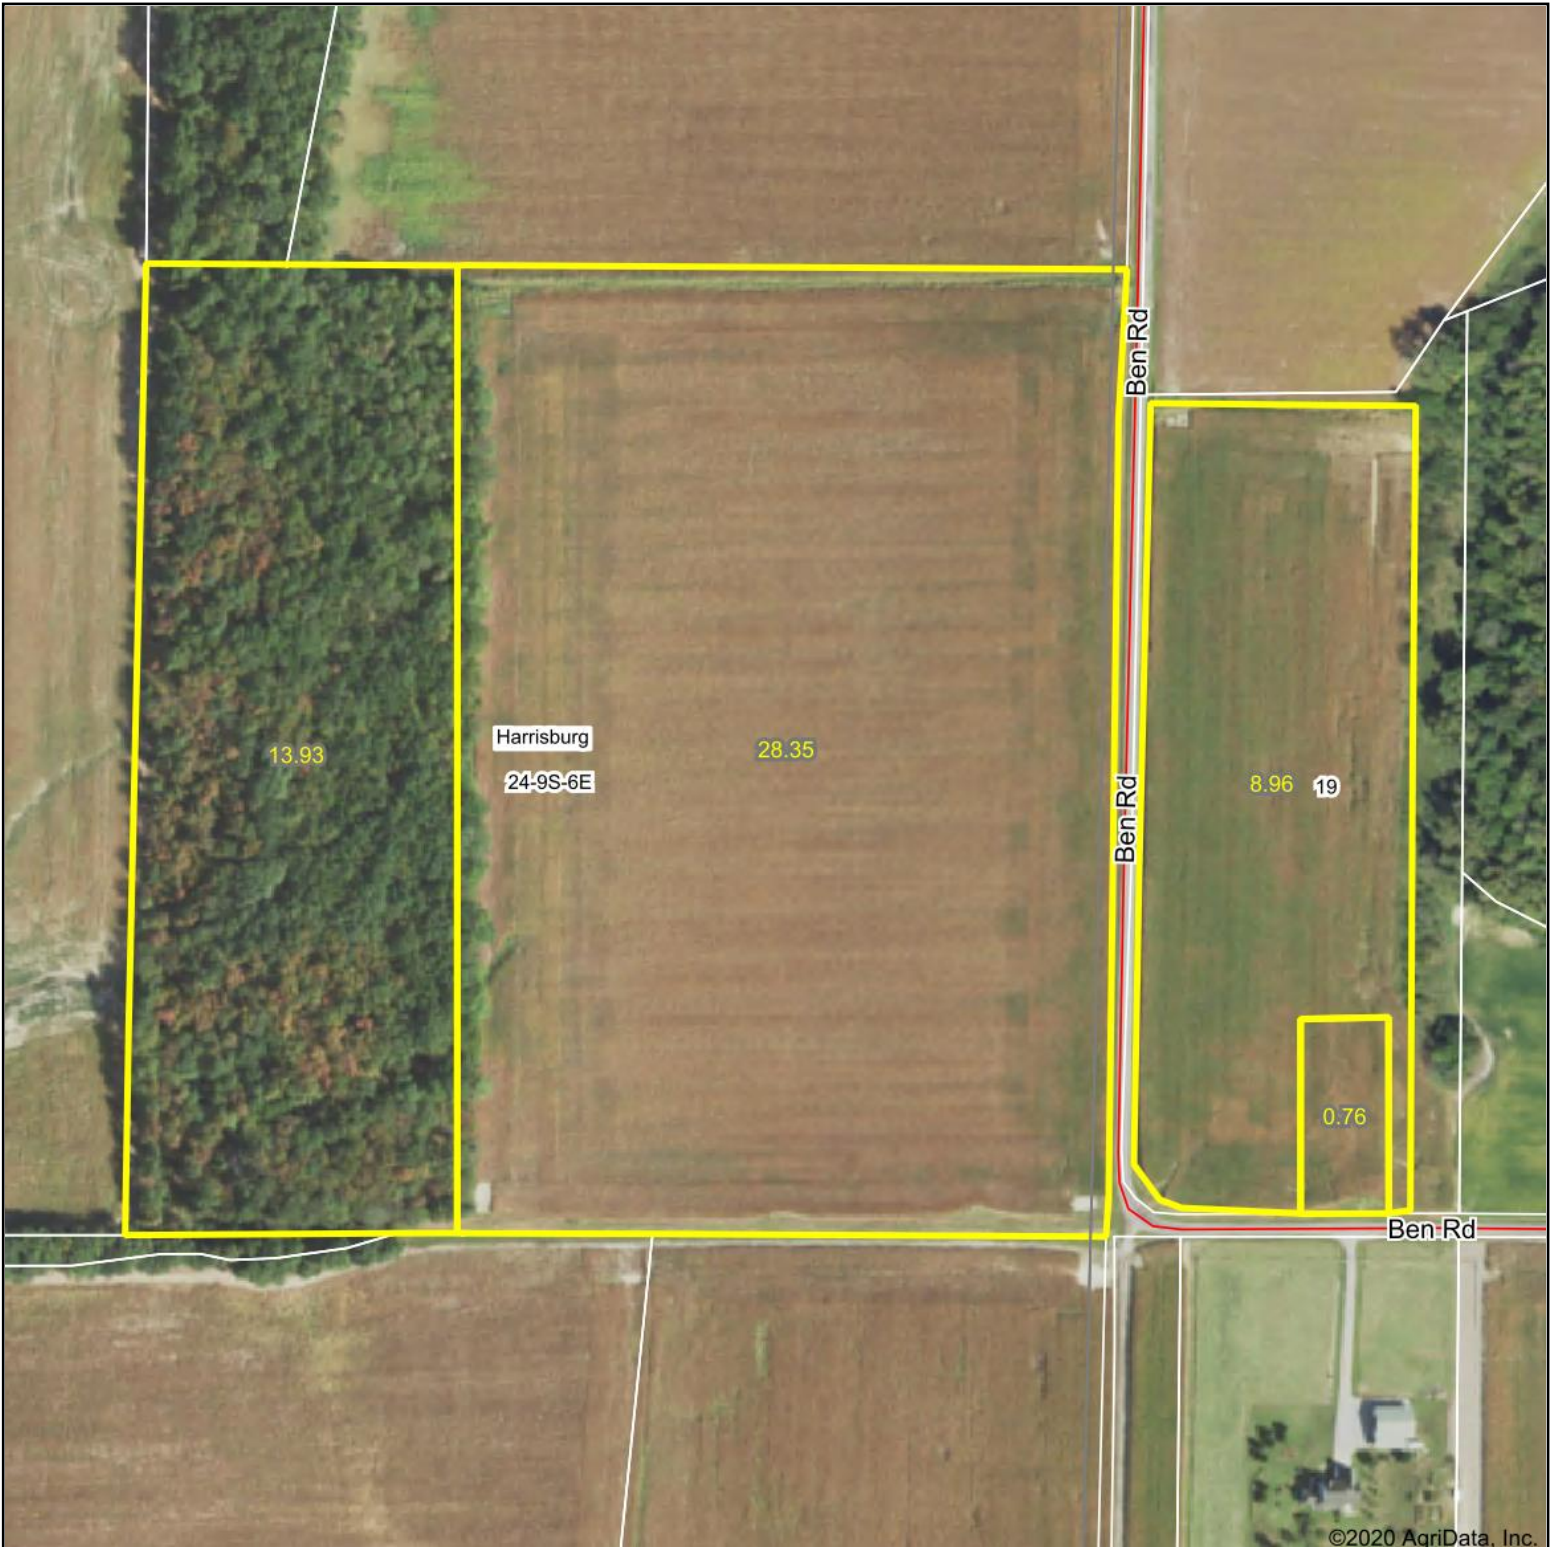

Aerial Map

Map Center: 37° 43' 33.07, -88° 29' 12.63

24-9S-6E
Saline County
Illinois

10/1/2020

Field borders provided by Farm Service Agency as of 5/21/2008.