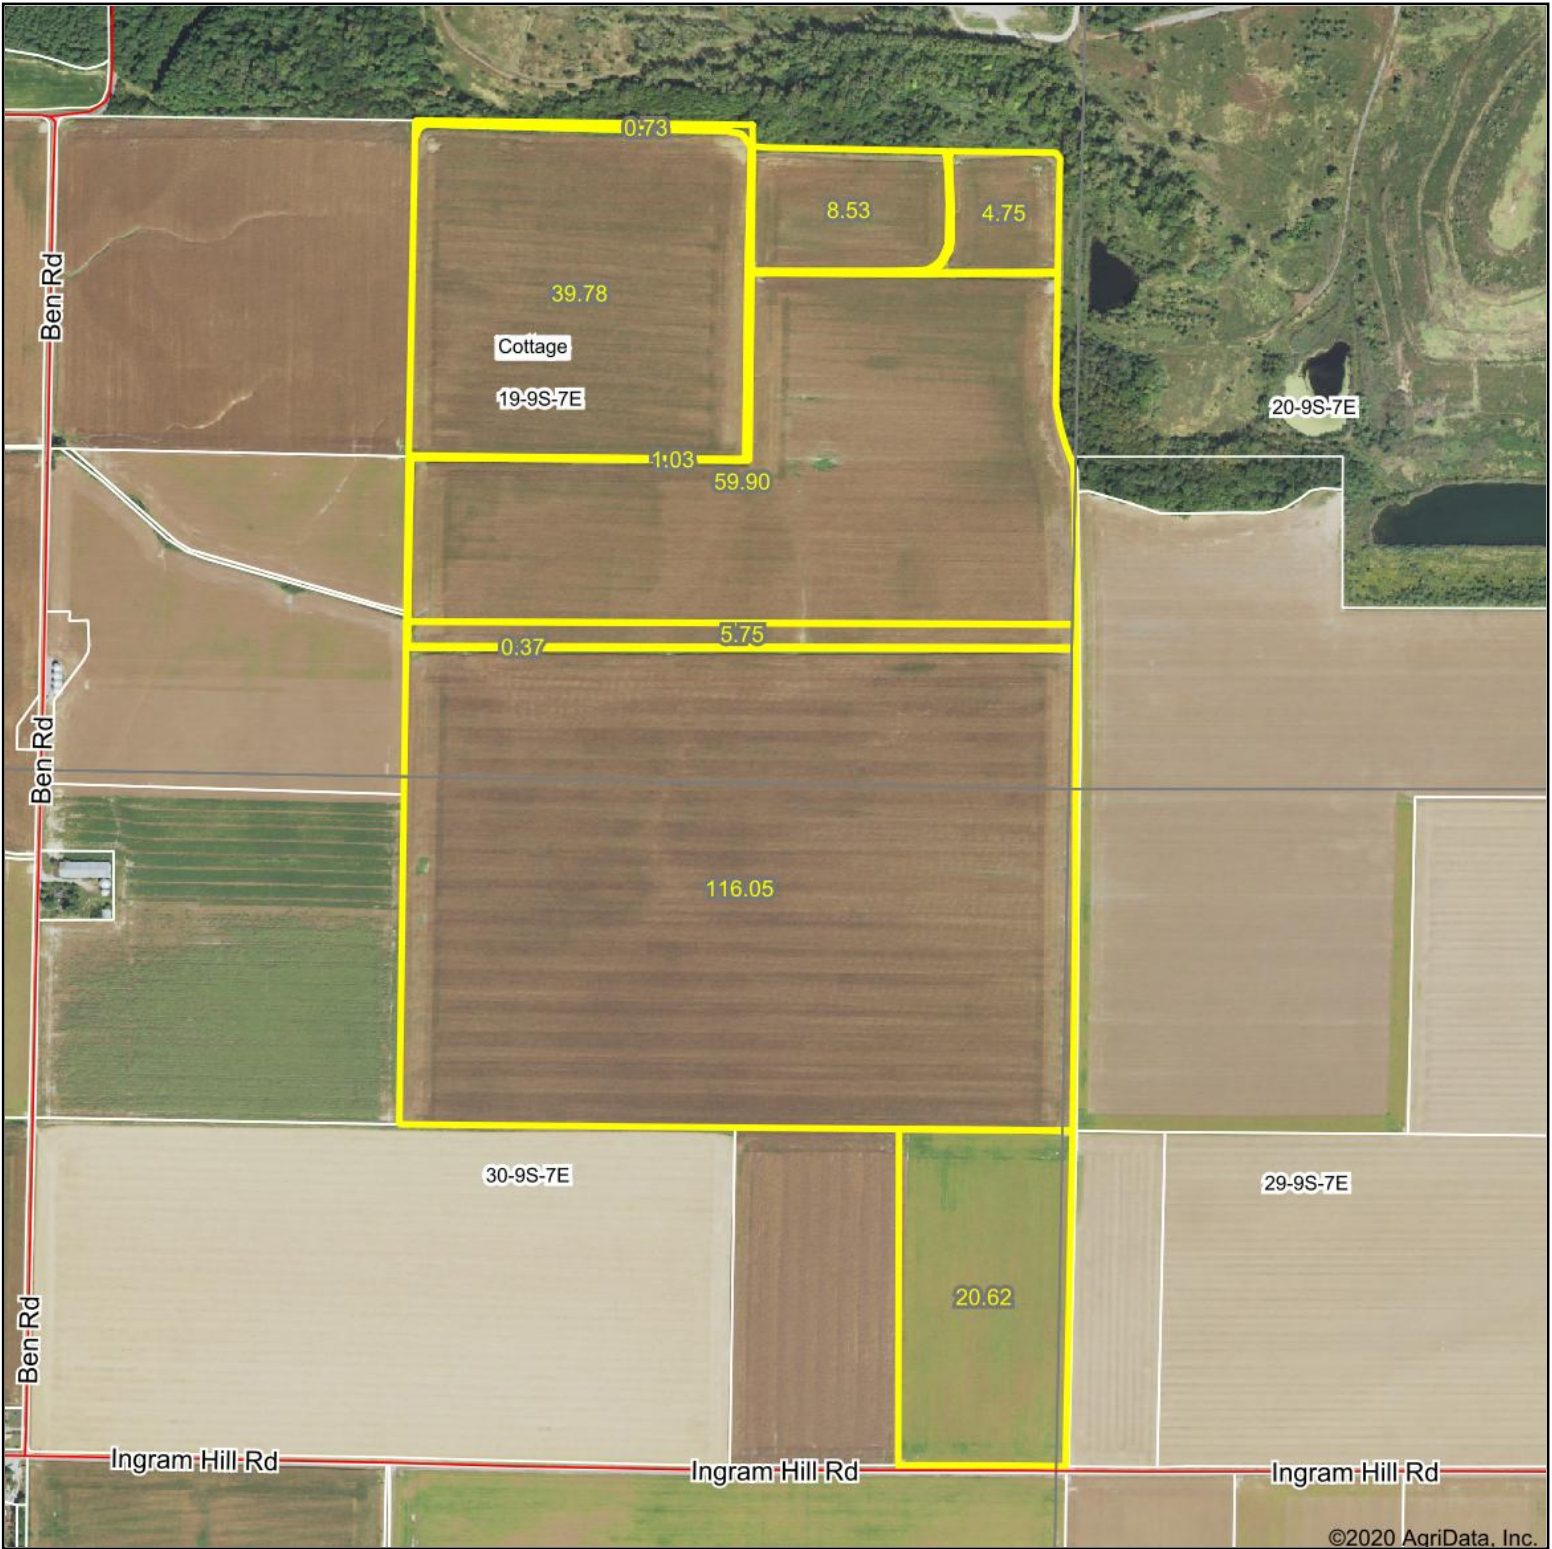

Aerial Map

©2020 AgriData, Inc.

Map Center: 37° 43' 1.63, -88° 28' 12.47

19-9S-7E
Saline County
Illinois

10/1/2020

© AgriData, Inc. 2020 www.AgriDataInc.com

Field borders provided by Farm Service Agency as of 5/21/2008.